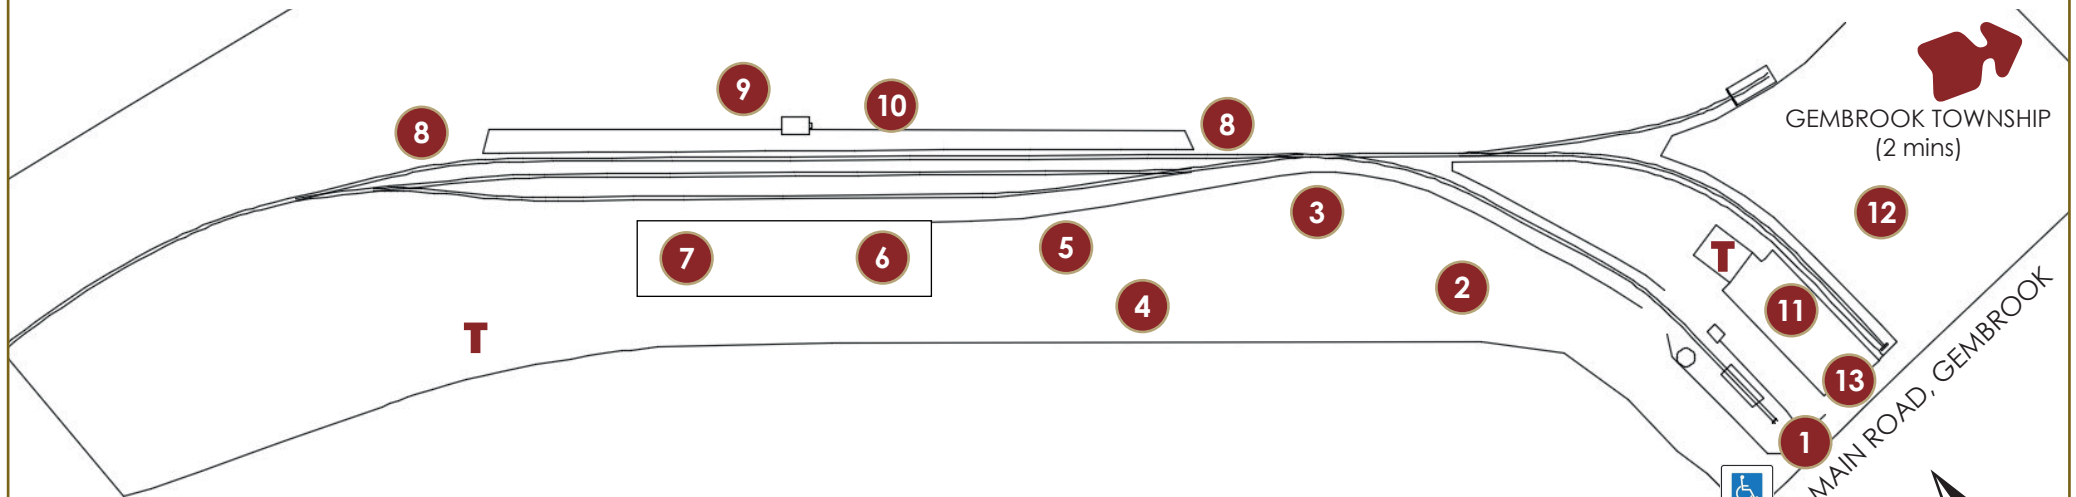

at Gembrook Station

Site Map for Santa Special

- | | |
|----------------------------------|---|
| 1. Site Entry | 9. Pram Bay |
| 2. Information | 10. Santa Special Train Ride |
| 3. Activities | 11. Retail Shop and Refreshments |
| 4. Refreshments | 12. Playground and picnic area (public space) |
| 5. Santa Train photo opportunity | 13. Site Exit |
| 6. Little Elves Craft Workshop | T Toilets |
| 7. Santa's Cave | |
| 8. Heritage Platform Crossing | |

 **SAFETY FIRST**

 **WATCH OUT FOR TRAINS**

 **KEEP OFF THE RAILWAY TRACKS**