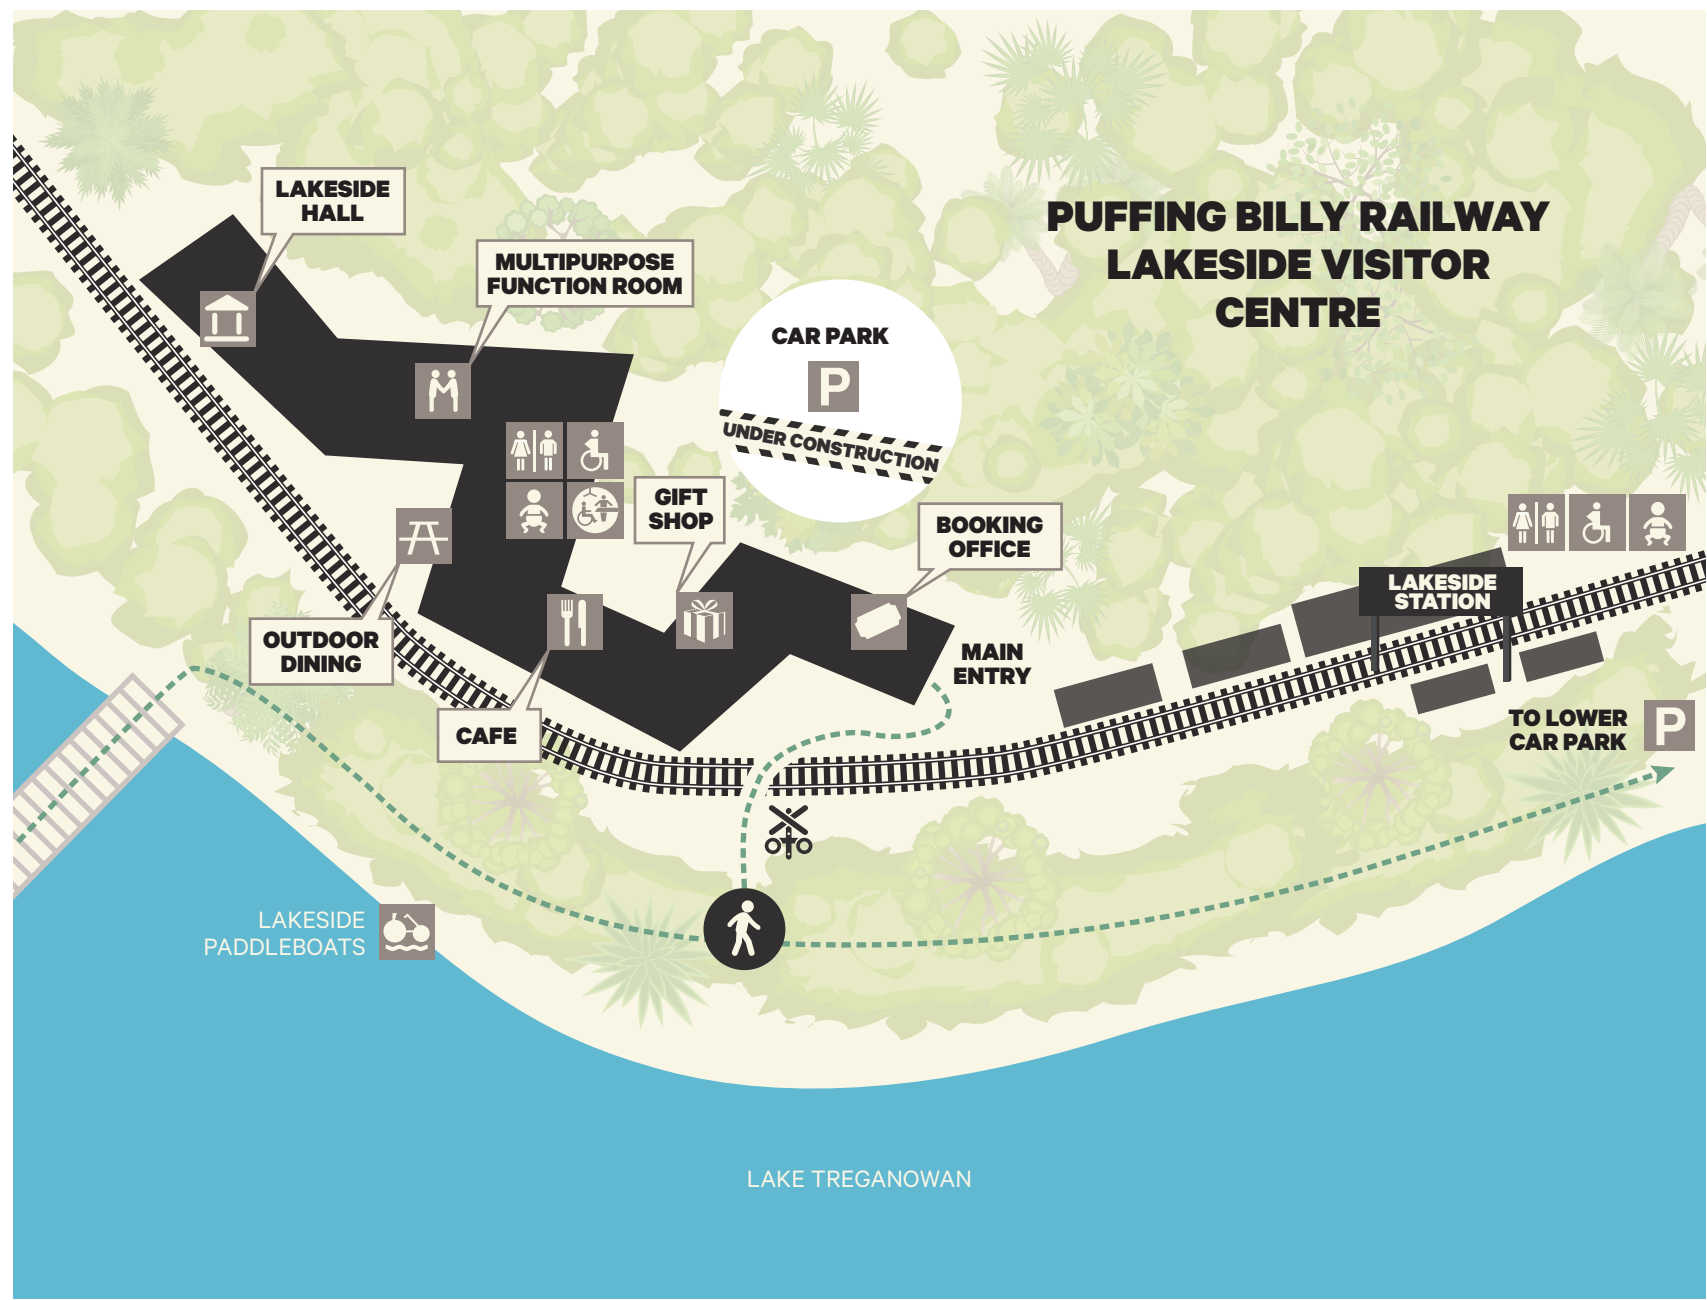

# PUFFING BILLY RAILWAY LAKESIDE VISITOR CENTRE

LAKESIDE HALL

MULTIPURPOSE FUNCTION ROOM

CAR PARK  
P  
UNDER CONSTRUCTION

BOOKING OFFICE

LAKESIDE STATION

OUTDOOR DINING

MAIN ENTRY

TO LOWER CAR PARK  
P

CAFE

GIFT SHOP

LAKESIDE PADDLEBOATS

LAKE TREGANOWAN